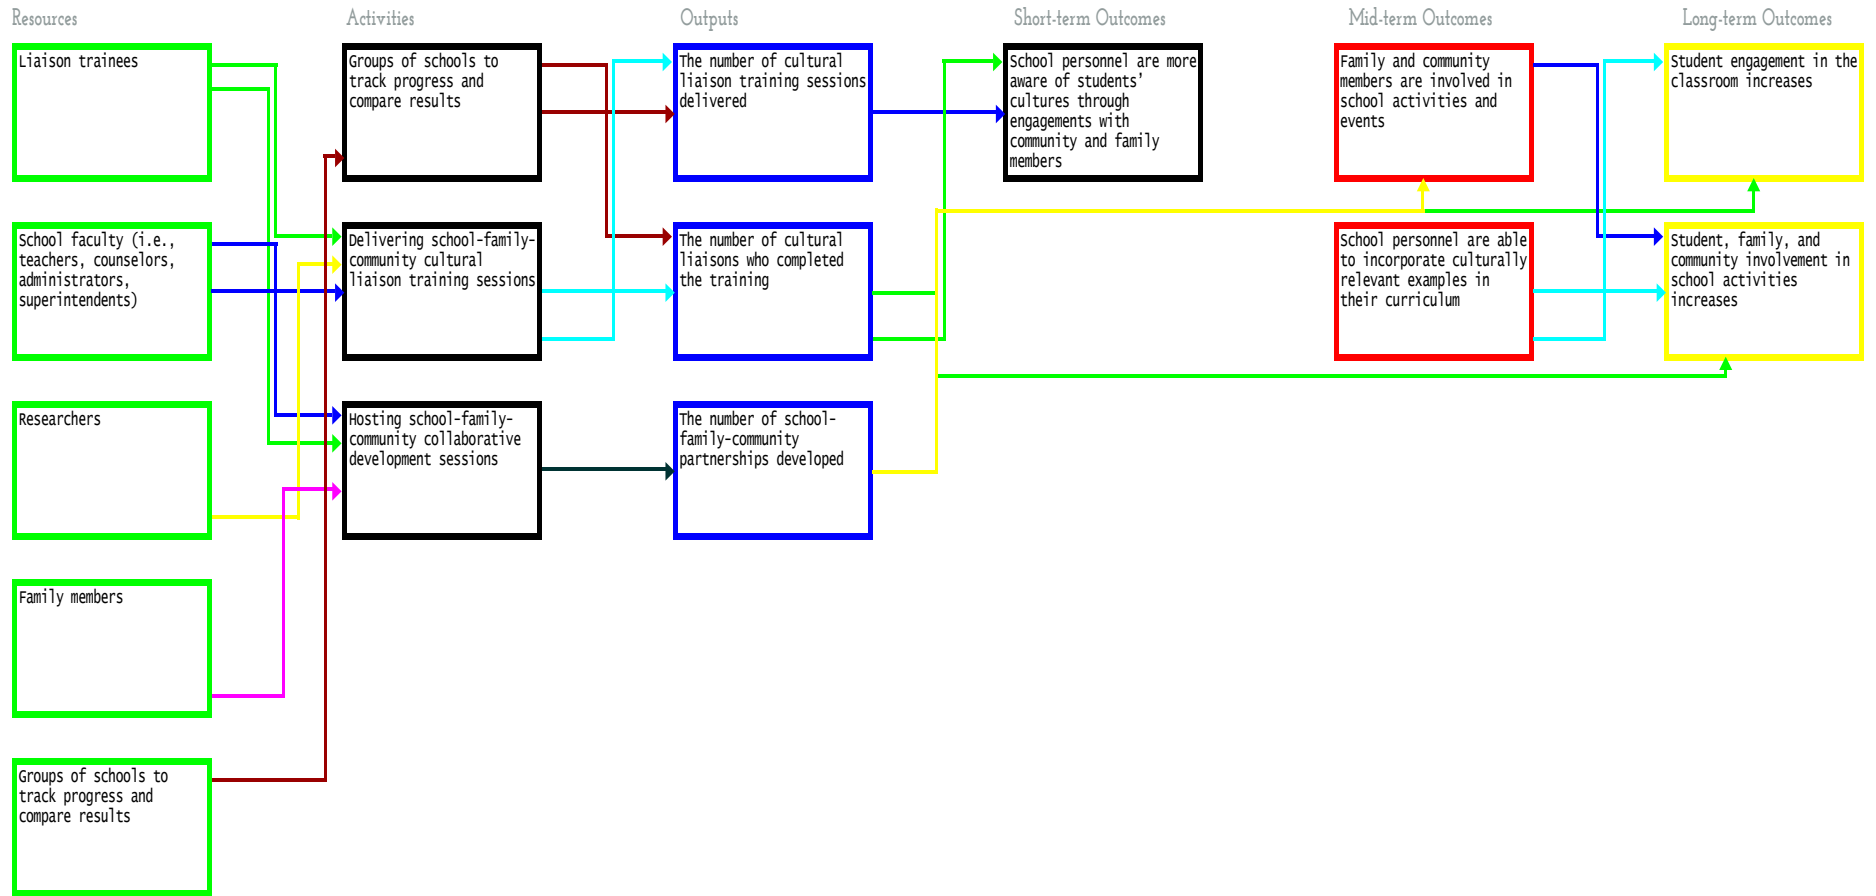

Cultural understanding and school-family-community liaison training program.rel

Project Name - Cultural understanding and school-family-community liaison training program

Author - REL Pacific

School or organization - McREL

Description - Supports family and community engagement